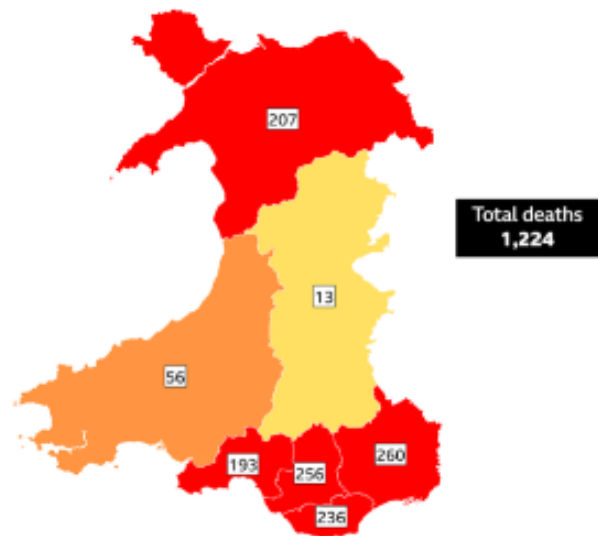

One death is our community is too many.

Suspected Covid-19 deaths in lab confirmed cases by Local Health Board

0 to 50 51 to 100 101 to 150 150+

Total deaths
1,224

* 3 deaths where resident was outside Wales